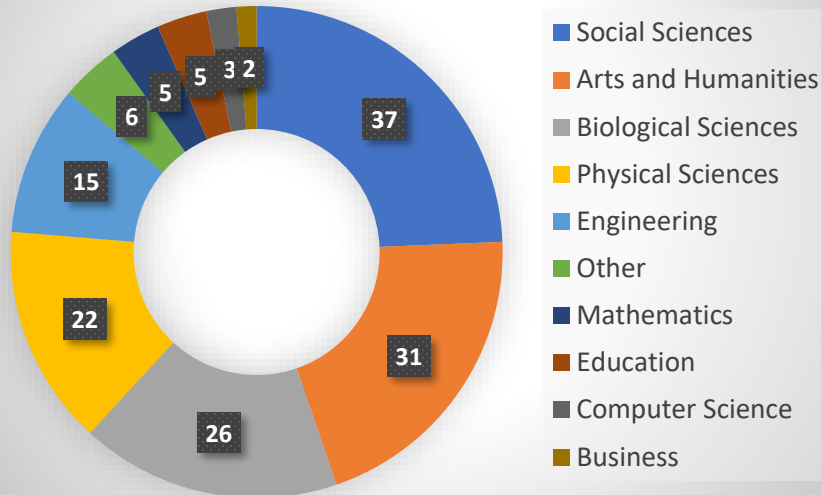

152 PhDs

Where did they go?

- Arizona State University
- Caltech
- Columbia University
- Cornell
- Emory University
- George Washington University
- Harvard University
- Howard University
- Indiana University
- Johns Hopkins
- Lehigh University
- M.I.T.
- Northwestern University
- NYU
- Pennsylvania State University
- San Diego State University
- Stanford University
- Temple University
- Texas A&M
- The Ohio State University
- UC Berkeley
- UC Davis
- UC Irvine
- UC Los Angeles
- UC Riverside
- UC San Diego
- UC San Francisco
- UC Santa Barbara
- UC Santa Cruz
- University of Chicago
- University of Cincinnati
- University of Colorado
- University of Connecticut
- University of Florida
- University of Hawai'i at Mānoa
- University of Michigan
- University of Missouri
- University of Nebraska
- University of Oregon
- University of Pennsylvania
- University of Texas
- University of Washington
- University of Wisconsin
- USC
- Utah State University
- Virginia Tech
- Yale University