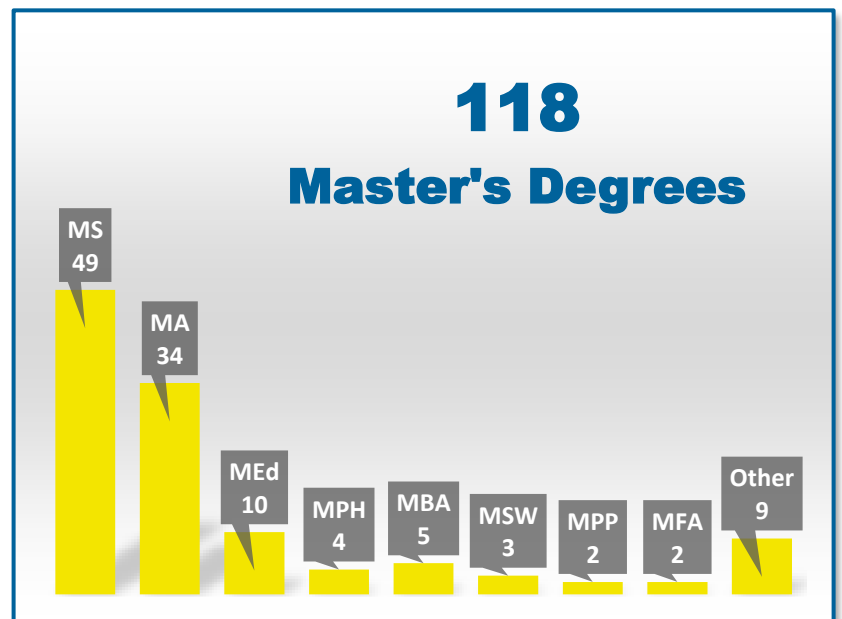

Non-Professoriate PhD Career Trajectories

Air Pollution Specialist
Assistant Dean of Students
Associate Director of Academic Programs and Community Engaged Learning
Associate Vice President for Student Life
Business Development Director
Director at [Pharmaceutical Company]
Director of LGBTQIA Services
Director of Neuroscience at [Consumer Industry]
Director of Research at [Health Organization]
Director of Strategic Initiatives
Director of Supply Chain
Economic and Financial Consultant
Market Research Manager
Nondestructive Evaluation Engineer
Non-Profit Development Manager
Operations Manager at [Research Institute]
Policy Analyst
Project Manager
Regulatory Affairs Professional
Scientist:

- Applications Scientist
- Applied Scientist
- Computer Scientist
- Data Curator
- Data Scientist
- Research Scientist

Psychologist
Systems Engineer
Technical Product Manager (R&D)

9
JD

7
MD

21

Professional Degrees Earned

4
PharmD

1
PsyD

*This data represents only the alumni whose highest degree earned is a master's degree.

In their words...

“The McNair Program and my research done through the program has directly informed the graduate studies I pursued and has also impacted the career path I have chosen.”

- McNair Alumnus Mandy Lucas,
MS Multicultural Counseling